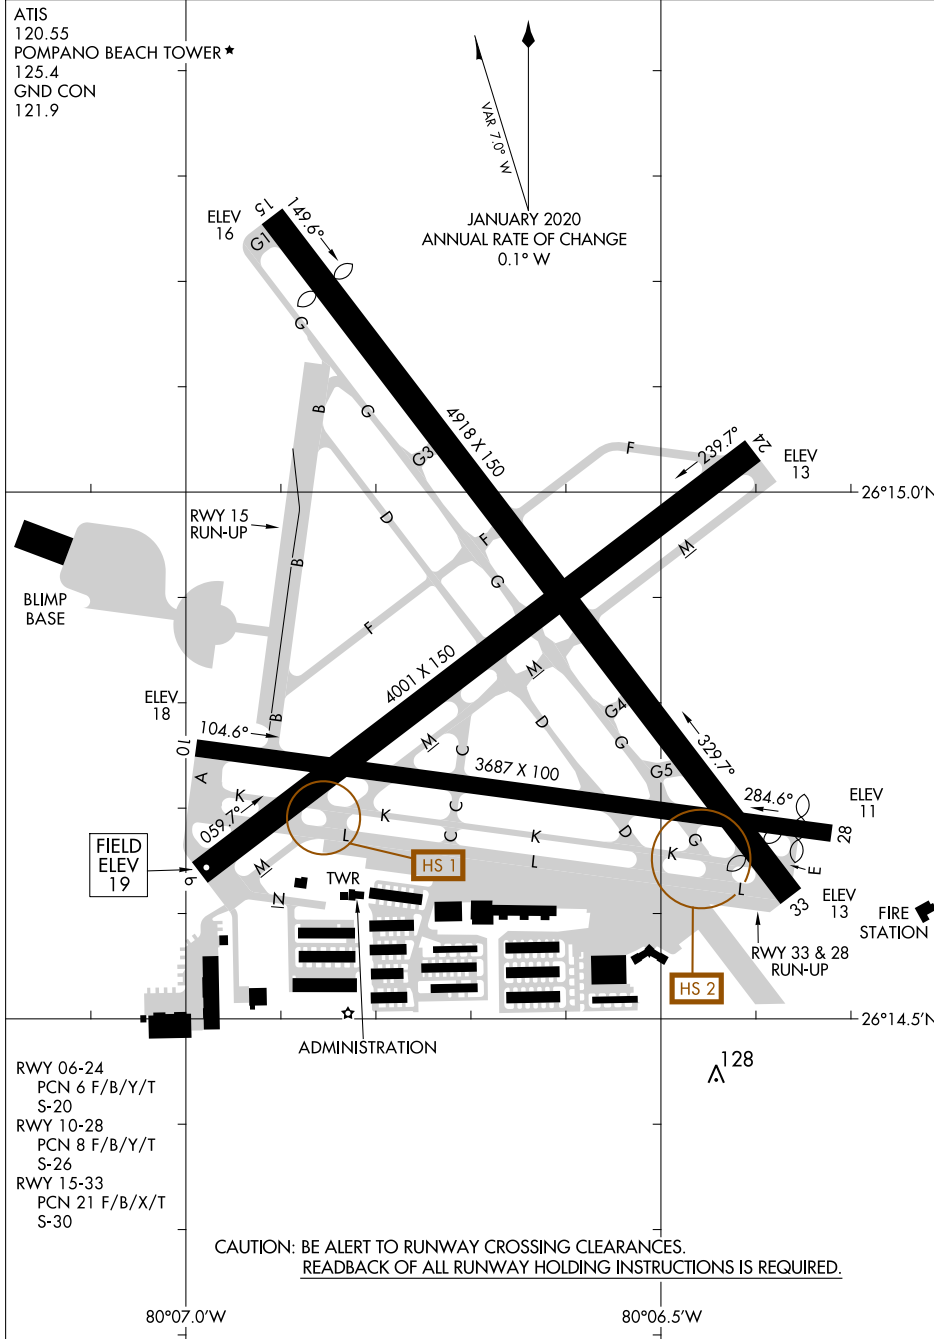

24025
AIRPORT DIAGRAM

AL-5972 (FAA) **POMPANO BEACH AIRPARK (PMP)**
 POMPANO BEACH, FLORIDA

SE-3, 13 JUN 2024 to 11 JUL 2024

SE-3, 13 JUN 2024 to 11 JUL 2024

AIRPORT DIAGRAM
 24025

POMPANO BEACH, FLORIDA
POMPANO BEACH AIRPARK (PMP)

CAUTION: BE ALERT TO RUNWAY CROSSING CLEARANCES.
 READBACK OF ALL RUNWAY HOLDING INSTRUCTIONS IS REQUIRED.